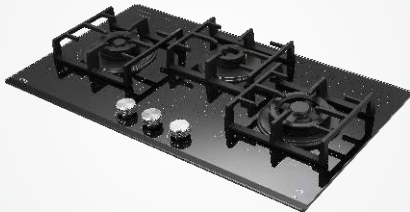

34,490

27,190

INF 804

- 4 Full Brass High Efficiency Burners with full FFD
- 2 Triple Ring Burners, 2 Dual Ring Burners
- 8mm Thick Black Tempered Glass
- Flame Failure Device
- Heavy Duty Cast Iron Pan Support
- Ergonomic Design Anti Slip Metal Knob
- Matt Black Drip Tray
- Auto Electric Ignition
- Brass Burner Caps coated in Black + Brass Flame Spreader
- Size: 80 cm

NVH 804

- New design – high efficiency full brass burners
- Black tempered glass with unique dotted design
- 1 Big Triple ring burner with FFD, 1 mini triple ring burner, 2 dual ring burner
- Heavy duty Cast iron pan support customized for Indian cooking
- 8mm thick black beveled glass
- Brass burner caps coated in black + Brass Flame spreader
- Drip tray (Black matt coating)
- With Legs
- Auto Electric Ignition
- Designer metal knobs • Size : 80 cm

38,990

30,290

NVH 783

- New design – high efficiency full brass burners
- Black tempered glass with unique dotted design
- 1 Big Triple ring burner with FFD, 1 mini triple ring burner, 1 dual ring burner
- Heavy duty Cast iron pan support customized for Indian cooking
- 8mm thick black beveled glass
- Brass burner caps Coated in black + Brass Flame spreader
- Drip tray (Black matt coating)
- With Legs
- Auto Electric Ignition
- Designer metal knobs • Size : 78cm

34,490

27,190

NVH 604

- New Design – High Efficiency Full Brass Burners
- Black Tempered Glass with Unique Dotted Design
- 1 Big Triple ring burner with FFD, 1 mini triple ring burner, 2 dual ring burner
- Heavy Duty Cast Iron Pan Support Customized for Indian Cooking.
- 8mm Thick Black Beveled Glass
- Brass Burner Caps Coated in Black + Brass Flame Spreader
- Drip Tray (Black Matt Coating)
- Auto Electric Ignition
- Designer Metal Knobs
- Size : 60 cm