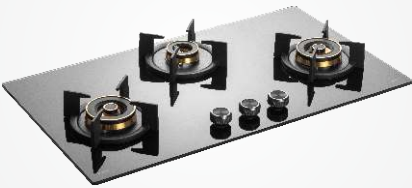

- 4 Full Brass High Efficiency Burners with full FFD
- 2 Triple Ring Burners, 2 Dual Ring Burners
- 8mm Thick Black Tempered Glass
- Flame Failure Device
- Heavy Duty Cast Iron Pan Support
- Ergonomic Design Anti Slip Metal Knob
- Matt Black Drip Tray
- Auto Electric Ignition
- Brass Burner Caps coated in Black + Brass Flame Spreader
- Size: 60 cm

33,490

26,190

INF 783

- 3 Full Brass High Efficiency Burners with full FFD
- 2 Triple Ring Burners, 1 Dual Ring Burner
- 8mm Thick Black Tempered Glass
- Flame Failure Device
- Heavy Duty Cast Iron Pan Support
- Ergonomic Design Anti Slip Metal Knob
- Matt Black Drip Tray
- Auto Electric Ignition
- Brass Burner Caps coated in Black + Brass Flame Spreader
- Size: 78 cm

34,490

27,190

INF 804