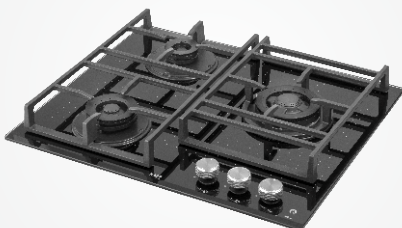

NVH 804

- New design – high efficiency full brass burners
- Black tempered glass with unique dotted design
- 1 Big Triple ring burner with FFD, 1 mini triple ring burner, 2 dual ring burner
- Heavy duty Cast iron pan support customized for Indian cooking
- 8mm thick black beveled glass
- Brass burner caps coated in black + Brass Flame spreader
- Drip tray (Black matt coating)
- With Legs
- Auto Electric Ignition
- Designer metal knobs • Size : 80 cm

38,990

30,290

NVH 783

- New design – high efficiency full brass burners
- Black tempered glass with unique dotted design
- 1 Big Triple ring burner with FFD, 1 mini triple ring burner, 1 dual ring burner
- Heavy duty Cast iron pan support customized for Indian cooking
- 8mm thick black beveled glass
- Brass burner caps Coated in black + Brass Flame spreader
- Drip tray (Black matt coating)
- With Legs
- Auto Electric Ignition
- Designer metal knobs • Size : 78cm

34,490

27,190

NVH 604

- New Design – High Efficiency Full Brass Burners
- Black Tempered Glass with Unique Dotted Design
- 1 Big Triple ring burner with FFD, 1 mini triple ring burner, 2 dual ring burner
- Heavy Duty Cast Iron Pan Support Customized for Indian Cooking.
- 8mm Thick Black Beveled Glass
- Brass Burner Caps Coated in Black + Brass Flame Spreader
- Drip Tray (Black Matt Coating)
- Auto Electric Ignition
- Designer Metal Knobs
- Size : 60 cm

35,990

28,290

NVH 603

- New design – high efficiency full brass burners
- Black tempered glass with unique dotted design
- 1 Big Triple ring burner with FFD, 1 mini triple ring burner, 1 dual ring burner
- Heavy duty Cast iron pan support customized for Indian cooking
- 8mm thick black beveled glass
- Brass burner caps coated in black + Brass Flame spreader
- Drip tray (Black matt coating)
- With Legs
- Auto Electric Ignition
- Designer metal knobs • Size : 60 cm