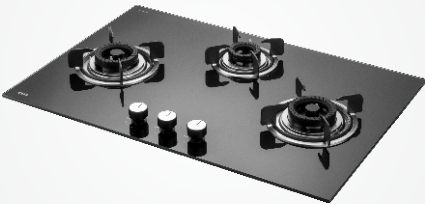

CRH 804

- Black Coated Tornado Style Burners
- 2 Triple Ring Burner, 2 Dual Ring Burner
- Auto Electric Ignition
- Stainless Steel Drip Tray
- Metal Knobs
- Matt Enameled Pan Support
- Black Tempered Glass (8mm Thick)
- Size: 80cm

20,990

17,790

CRH 783

- Black Coated Tornado Style Burners
- 2 Triple Ring Burner, 1 Dual Ring Burner
- Auto Ignition
- Stainless Steel Drip Tray
- Metal Knobs
- Matt Enameled Pan Support
- Black Tempered Glass (8 mm Thick)
- Size: 78cm