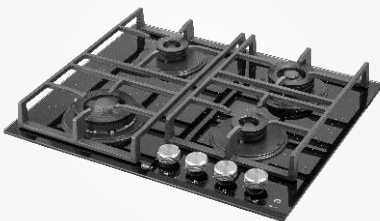

NVH 804

- New design – high efficiency full brass burners
- Black tempered glass with unique dotted design
- 1 Big Triple ring burner with FFD, 1 mini triple ring burner, 2 dual ring burner
- Heavy duty Cast iron pan support customized for Indian cooking
- 8mm thick black beveled glass
- Brass burner caps coated in black + Brass Flame spreader
- Drip tray (Black matt coating)
- With Legs
- Auto Electric Ignition
- Designer metal knobs • Size : 80 cm

38,990

30,290

NVH 783

- New design – high efficiency full brass burners
- Black tempered glass with unique dotted design
- 1 Big Triple ring burner with FFD, 1 mini triple ring burner, 1 dual ring burner
- Heavy duty Cast iron pan support customized for Indian cooking
- 8mm thick black beveled glass
- Brass burner caps Coated in black + Brass Flame spreader
- Drip tray (Black matt coating)
- With Legs
- Auto Electric Ignition
- Designer metal knobs • Size : 78cm

34,490

27,190

NVH 604

- New Design – High Efficiency Full Brass Burners
- Black Tempered Glass with Unique Dotted Design
- 1 Big Triple ring burner with FFD, 1 mini triple ring burner, 2 dual ring burner
- Heavy Duty Cast Iron Pan Support Customized for Indian Cooking.
- 8mm Thick Black Beveled Glass
- Brass Burner Caps Coated in Black + Brass Flame Spreader
- Drip Tray (Black Matt Coating)
- Auto Electric Ignition
- Designer Metal Knobs
- Size : 60 cm

35,990

28,290

NVH 603

- New design – high efficiency full brass burners
- Black tempered glass with unique dotted design
- 1 Big Triple ring burner with FFD, 1 mini triple ring burner, 1 dual ring burner
- Heavy duty Cast iron pan support customized for Indian cooking
- 8mm thick black beveled glass
- Brass burner caps coated in black + Brass Flame spreader
- Drip tray (Black matt coating)
- With Legs
- Auto Electric Ignition
- Designer metal knobs • Size : 60 cm