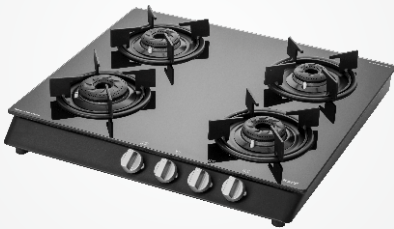

CBP694BAI

- Black Toughened Glass (8 mm)
- Heavy Duty Pan Support (4 mm)
- Four Burner - 1 Small, 2 Big and 1 Jumbo
- Metal Knobs
- Size: 69 cm

13,990

9,990

CBP584BAI

- Black Toughened glass (8mm)
- Four Burner 1 Small, 2 Big and 1 Jumbo
- Heavy Duty Pan Support (4mm)
- Metal Knobs
- Size: 60 cm