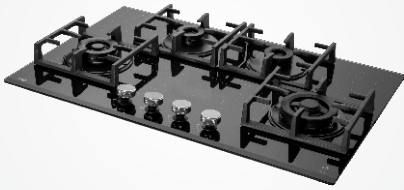

33,490

26,190

INF 783

- 3 Full Brass High Efficiency Burners with full FFD
- 2 Triple Ring Burners, 1 Dual Ring Burner
- 8mm Thick Black Tempered Glass
- Flame Failure Device
- Heavy Duty Cast Iron Pan Support
- Ergonomic Design Anti Slip Metal Knob
- Matt Black Drip Tray
- Auto Electric Ignition
- Brass Burner Caps coated in Black + Brass Flame Spreader
- Size: 78 cm

34,490

27,190

INF 804

- 4 Full Brass High Efficiency Burners with full FFD
- 2 Triple Ring Burners, 2 Dual Ring Burners
- 8mm Thick Black Tempered Glass
- Flame Failure Device
- Heavy Duty Cast Iron Pan Support
- Ergonomic Design Anti Slip Metal Knob
- Matt Black Drip Tray
- Auto Electric Ignition
- Brass Burner Caps coated in Black + Brass Flame Spreader
- Size: 80 cm

NVH 804

- New design – high efficiency full brass burners
- Black tempered glass with unique dotted design
- 1 Big Triple ring burner with FFD, 1 mini triple ring burner, 2 dual ring burner
- Heavy duty Cast iron pan support customized for Indian cooking
- 8mm thick black beveled glass
- Brass burner caps coated in black + Brass Flame spreader
- Drip tray (Black matt coating)
- With Legs
- Auto Electric Ignition
- Designer metal knobs • Size : 80 cm

38,990

30,290

NVH 783

- New design – high efficiency full brass burners
- Black tempered glass with unique dotted design
- 1 Big Triple ring burner with FFD, 1 mini triple ring burner, 1 dual ring burner
- Heavy duty Cast iron pan support customized for Indian cooking
- 8mm thick black beveled glass
- Brass burner caps Coated in black + Brass Flame spreader
- Drip tray (Black matt coating)
- With Legs
- Auto Electric Ignition
- Designer metal knobs • Size : 78cm