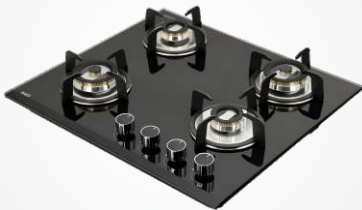

Built-in Hobs

Product

Specification

MRP

Offer (₹)

SERIES Versa

VRH 784

- 4 Brass Burners With 2 Triple Ring Burner, 2 Dual Ring Burner
- Auto Ignition
- Stainless Steel Drip Tray
- Metal Knob
- Matt Enameled Pan Support
- 8mm Thick Black Tempered Glass with Beveled Edges
- Burners Coated in Black

32,990

23,990

VRH 783

- 3 Brass Burners With 2 Triple Ring Burner, 1 Dual Ring Burner
- Auto Ignition
- Stainless Steel Drip Tray
- Metal Knob
- Matt Enameled Pan Support
- 8mm Thick Black Tempered Glass with Beveled Edges
- Burners Coated in Black

27,990

20,990

VRH 604

- 4 Brass Burners With 2 Triple Ring Burner, 2 Dual Ring Burner
- Auto Ignition
- Stainless Steel Drip Tray
- Metal Knob
- Matt Enameled Pan Support
- 8mm Thick Black Tempered Glass with Beveled Edges
- Burners Coated in Black
- Size: 60cm